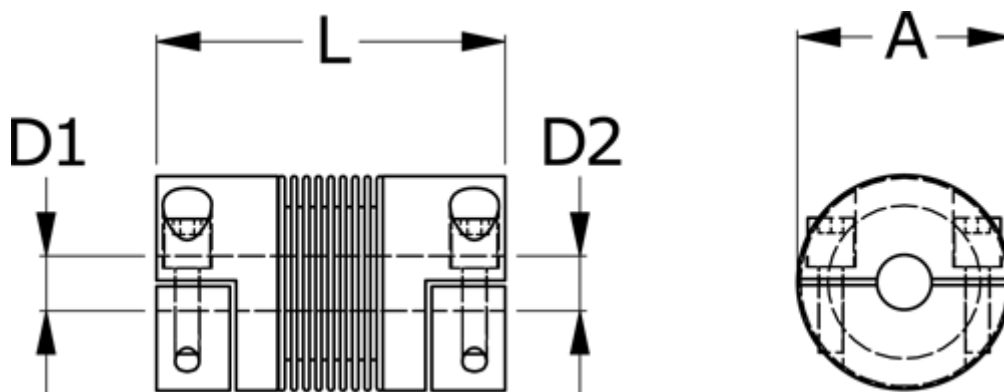

Data Sheet

Article number: 33304H00800943538

Description: Bellow coupling type 4H size80
Length 94 mm, bore 35/38 mm

Measures

A	= 82
D1	= 35
D2	= 38
L	= 94
Nom. torque NM (Tkn)	= 80